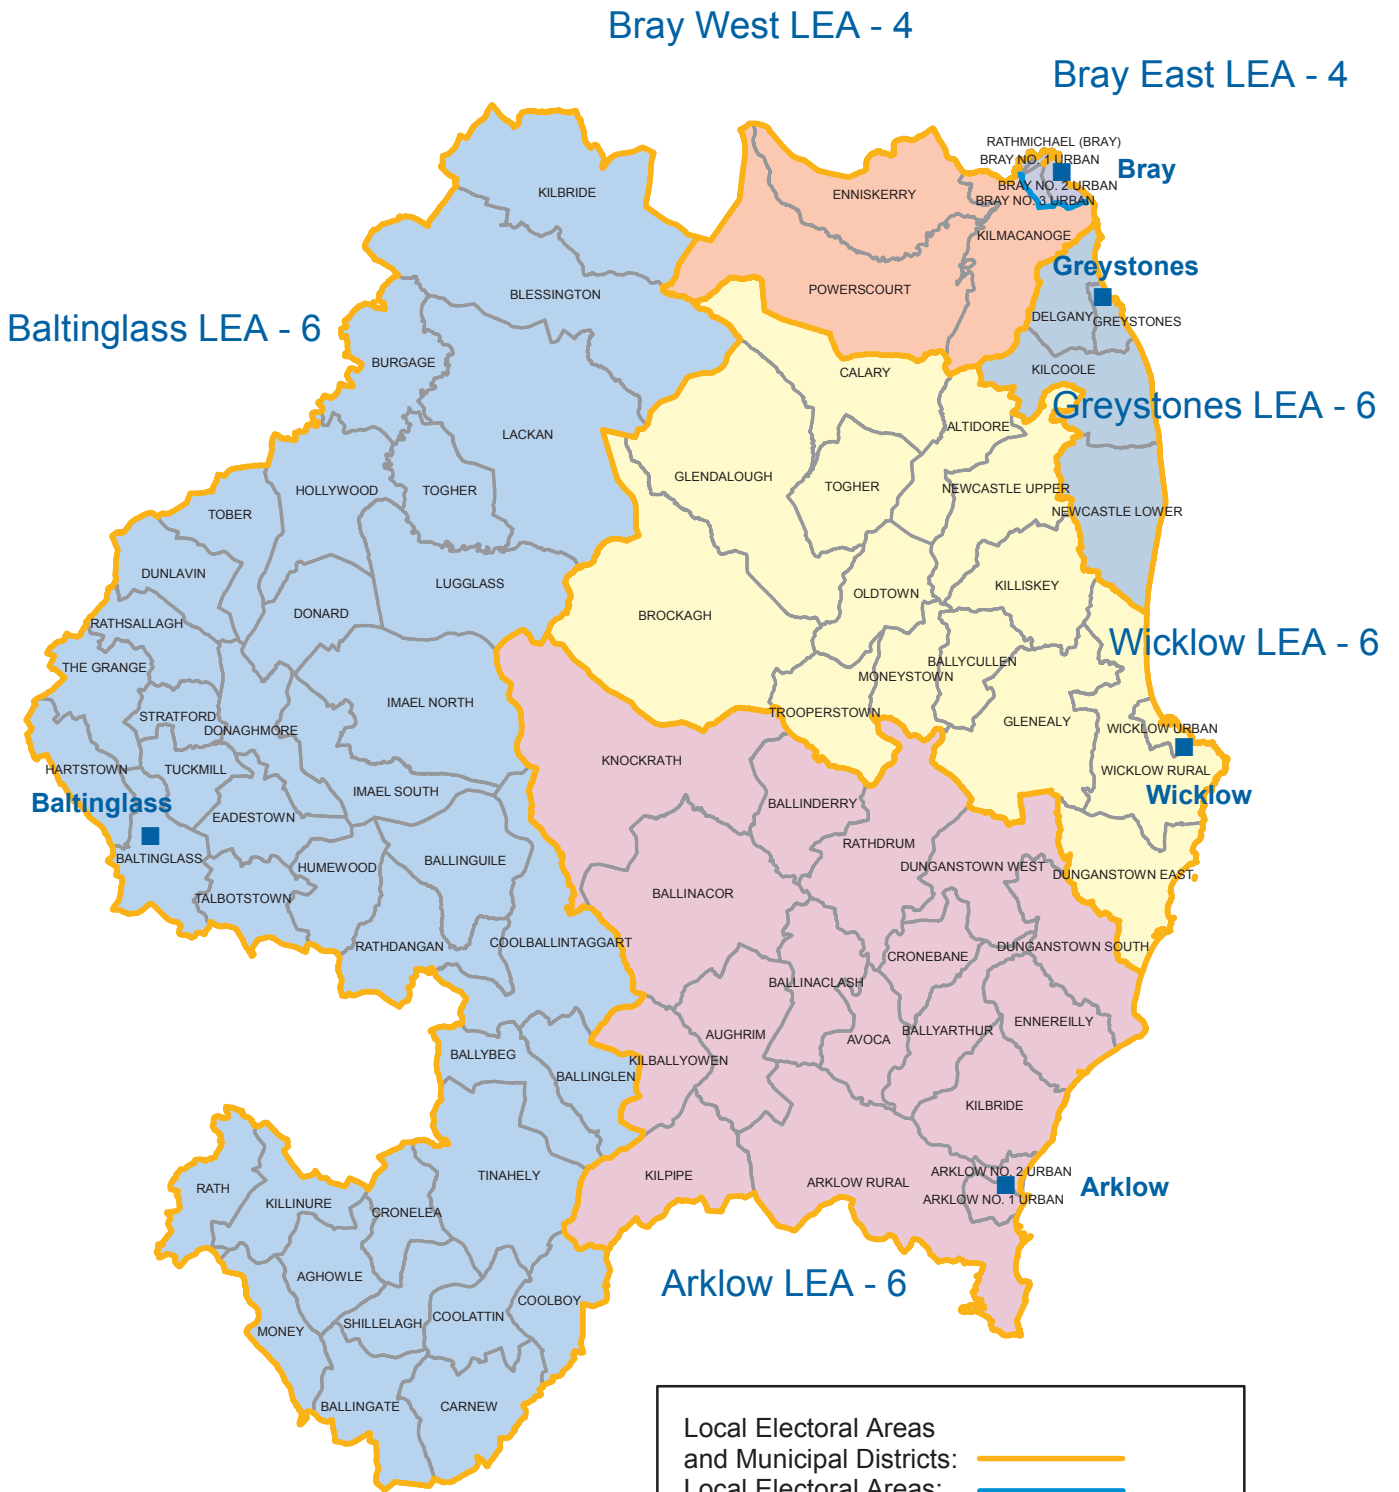

# County Wicklow

Local Electoral Areas and Municipal Districts:	
Local Electoral Areas:	
Electoral Divisions:	
ED Names:	CARNEW
Town Names:	Wicklow